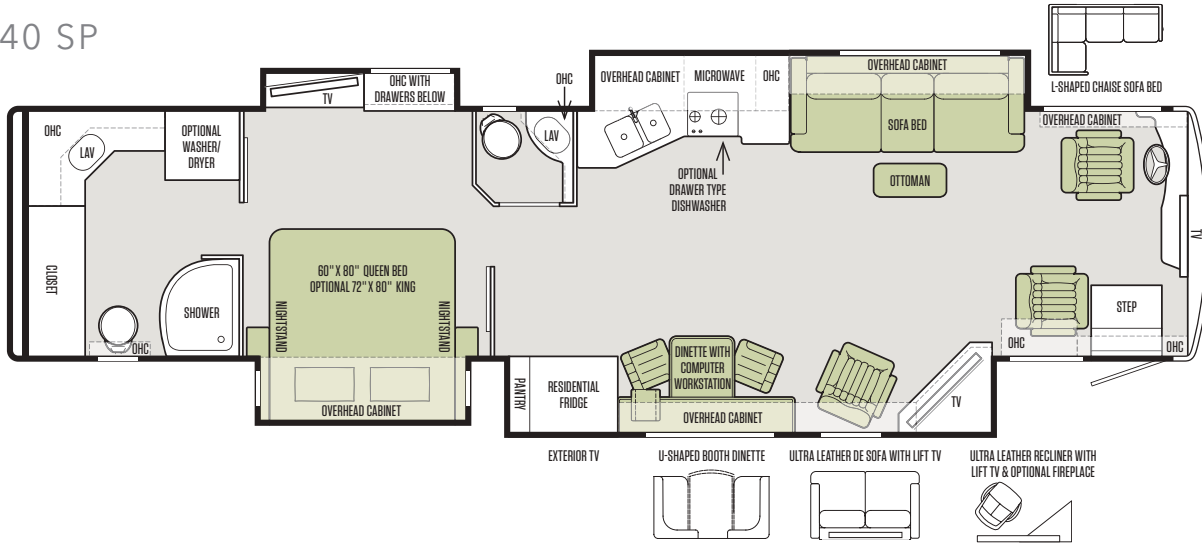

# FLOOR PLANS

Thoughtful in every detail and in every dimension.

37 AP

40 AP

40 SP

Note: If optional furniture combinations are selected, window locations may vary from diagram shown.

All options may not be available in every model. Because of progressive improvements, specifications, standard & optional equipment are subject to change without notice or obligation. For a complete & up-to-date list of available options & specifications, as well as information on Tiffin's full line of motorhomes, visit [tiffinmotorhomes.com](http://tiffinmotorhomes.com).

# FLOOR PLANS

The design of every Tiffin floor plan must meet four essential criteria: **Maximum space.** **Optimal organization.** **Relaxation plus.** **Elegant atmosphere.** **MORE** plans offer your family the most comfortable layout for life on the road.