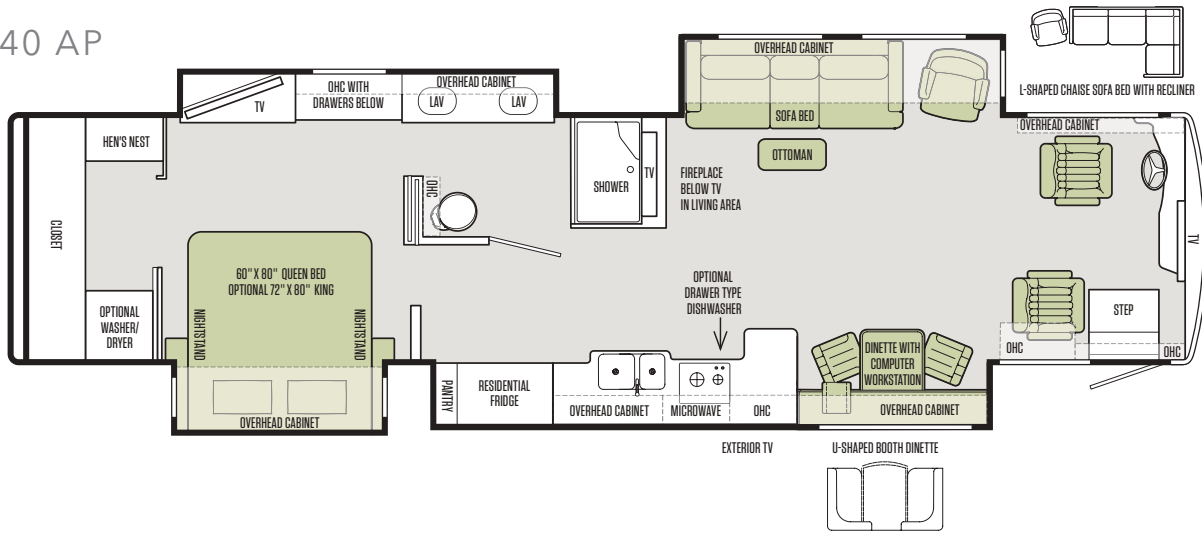

FLOOR PLANS

Thoughtful in every detail and in every dimension.

40 SP

Note: If optional furniture combinations are selected, window locations may vary from diagram shown.

All options may not be available in every model. Because of progressive improvements, specifications, standard & optional equipment are subject to change without notice or obligation. For a complete & up-to-date list of available options & specifications, as well as information on Tiffin's full line of motorhomes, visit tiffinmotorhomes.com.