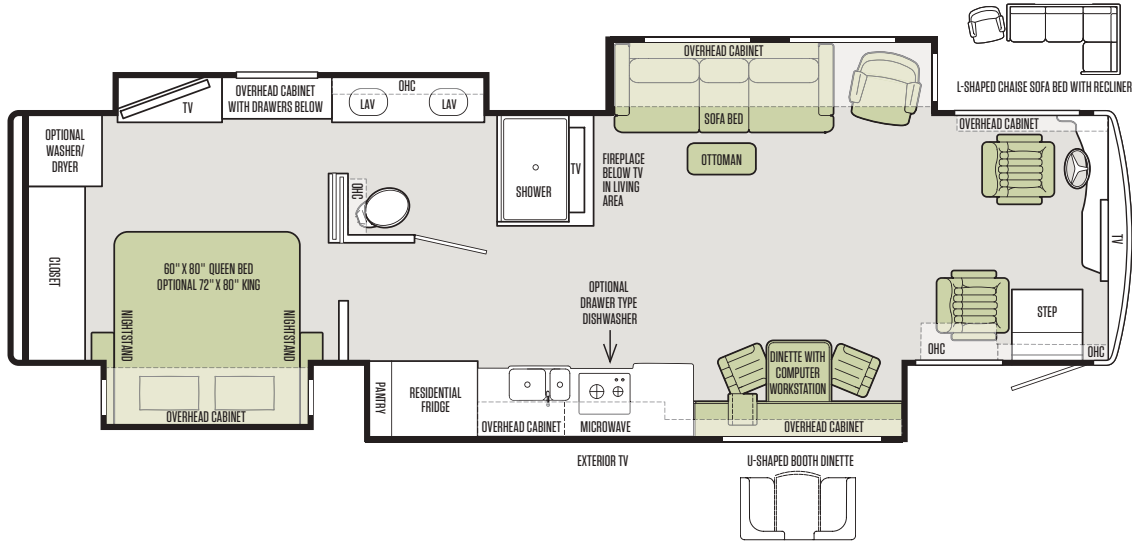

40 AP

FLOOR PLANS

Thoughtful in every detail and in every dimension.

37 AP