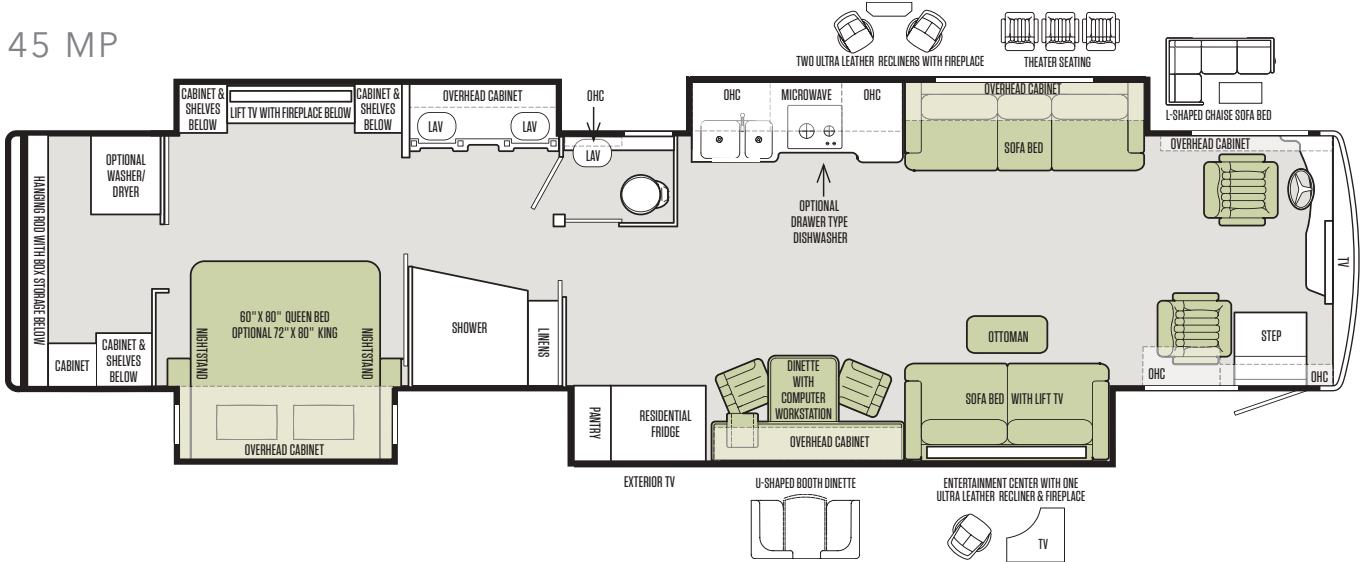

FLOOR PLANS

The design of every Tiffin floor plan must meet four essential criteria: **Maximum space.** **Optimal organization.** **Relaxation plus.** **Elegant atmosphere.** **MORE** plans offer your family the most comfortable layout for life on the road.

45 MP